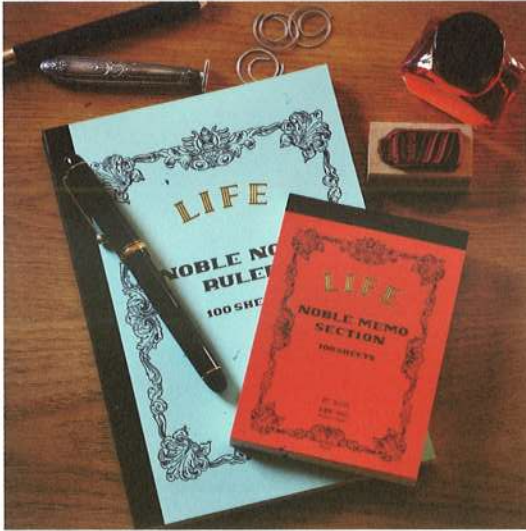

LIFE

Vous pouvez vérifier ci-dessous,
les informations sur nos produits de haute qualité.
Experience our high-quality products for yourself.

@LIFEstationery

@lifestationery

@LIFEstationery1949

LIFE CO., LTD.

MK No.5 Bldg, 5-6 Higashi Kanda 1-Chome, Chiyoda-Ku, Tokyo, 101-0031 Japan

Tel. +81-3-5821-2451 / Fax. +81-3-5821-2456 / E-mail contact@life-st.jp

<http://life-st.jp/conts/english>